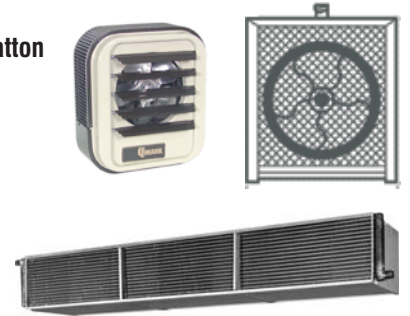

Comfort Division

Marley
 Engineered Products

Unit Heaters
 Cabinet Heaters
 Convector
 Air Doors

❑ Leading Edge Aztec, Patton

Wall Heaters
 Baseboard
 Thermostats & Controls
 Ventilation Products

Chromalox
 Precision Heat and Control